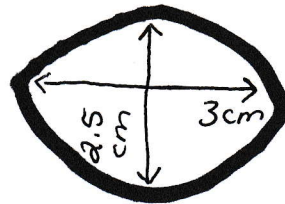

Crochet Amigurumi Corgi Dog Eye Diagram

Female eyes with/without eyelashes

White portion

Black portion

Male eyes for use with safety doll eyelids.

White portion.

www.Helenmaycrochet.com

www.tinyurl.com/helenmaycrochet