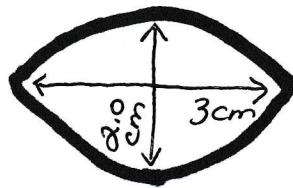

Crochet Amigurumi Corgi Dog Eye Diagram

Female eyes with/without eyelashes

White portion

Black portion

Male eyes for use with safety doll eyelids.

White portion.

www.Helenmaycrochet.com

www.tinyurl.com/helenmaycrochet