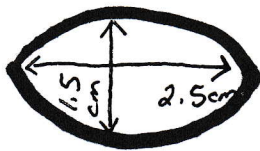

Crochet Amigurumi Corgi Dog Eye Diagram

Female eyes with/without eyelashes

White portion

Black portion

Male eyes for use with safety doll eyelids.

White portion.

www.Helenmaycrochet.com

www.tinyurl.com/helenmaycrochet